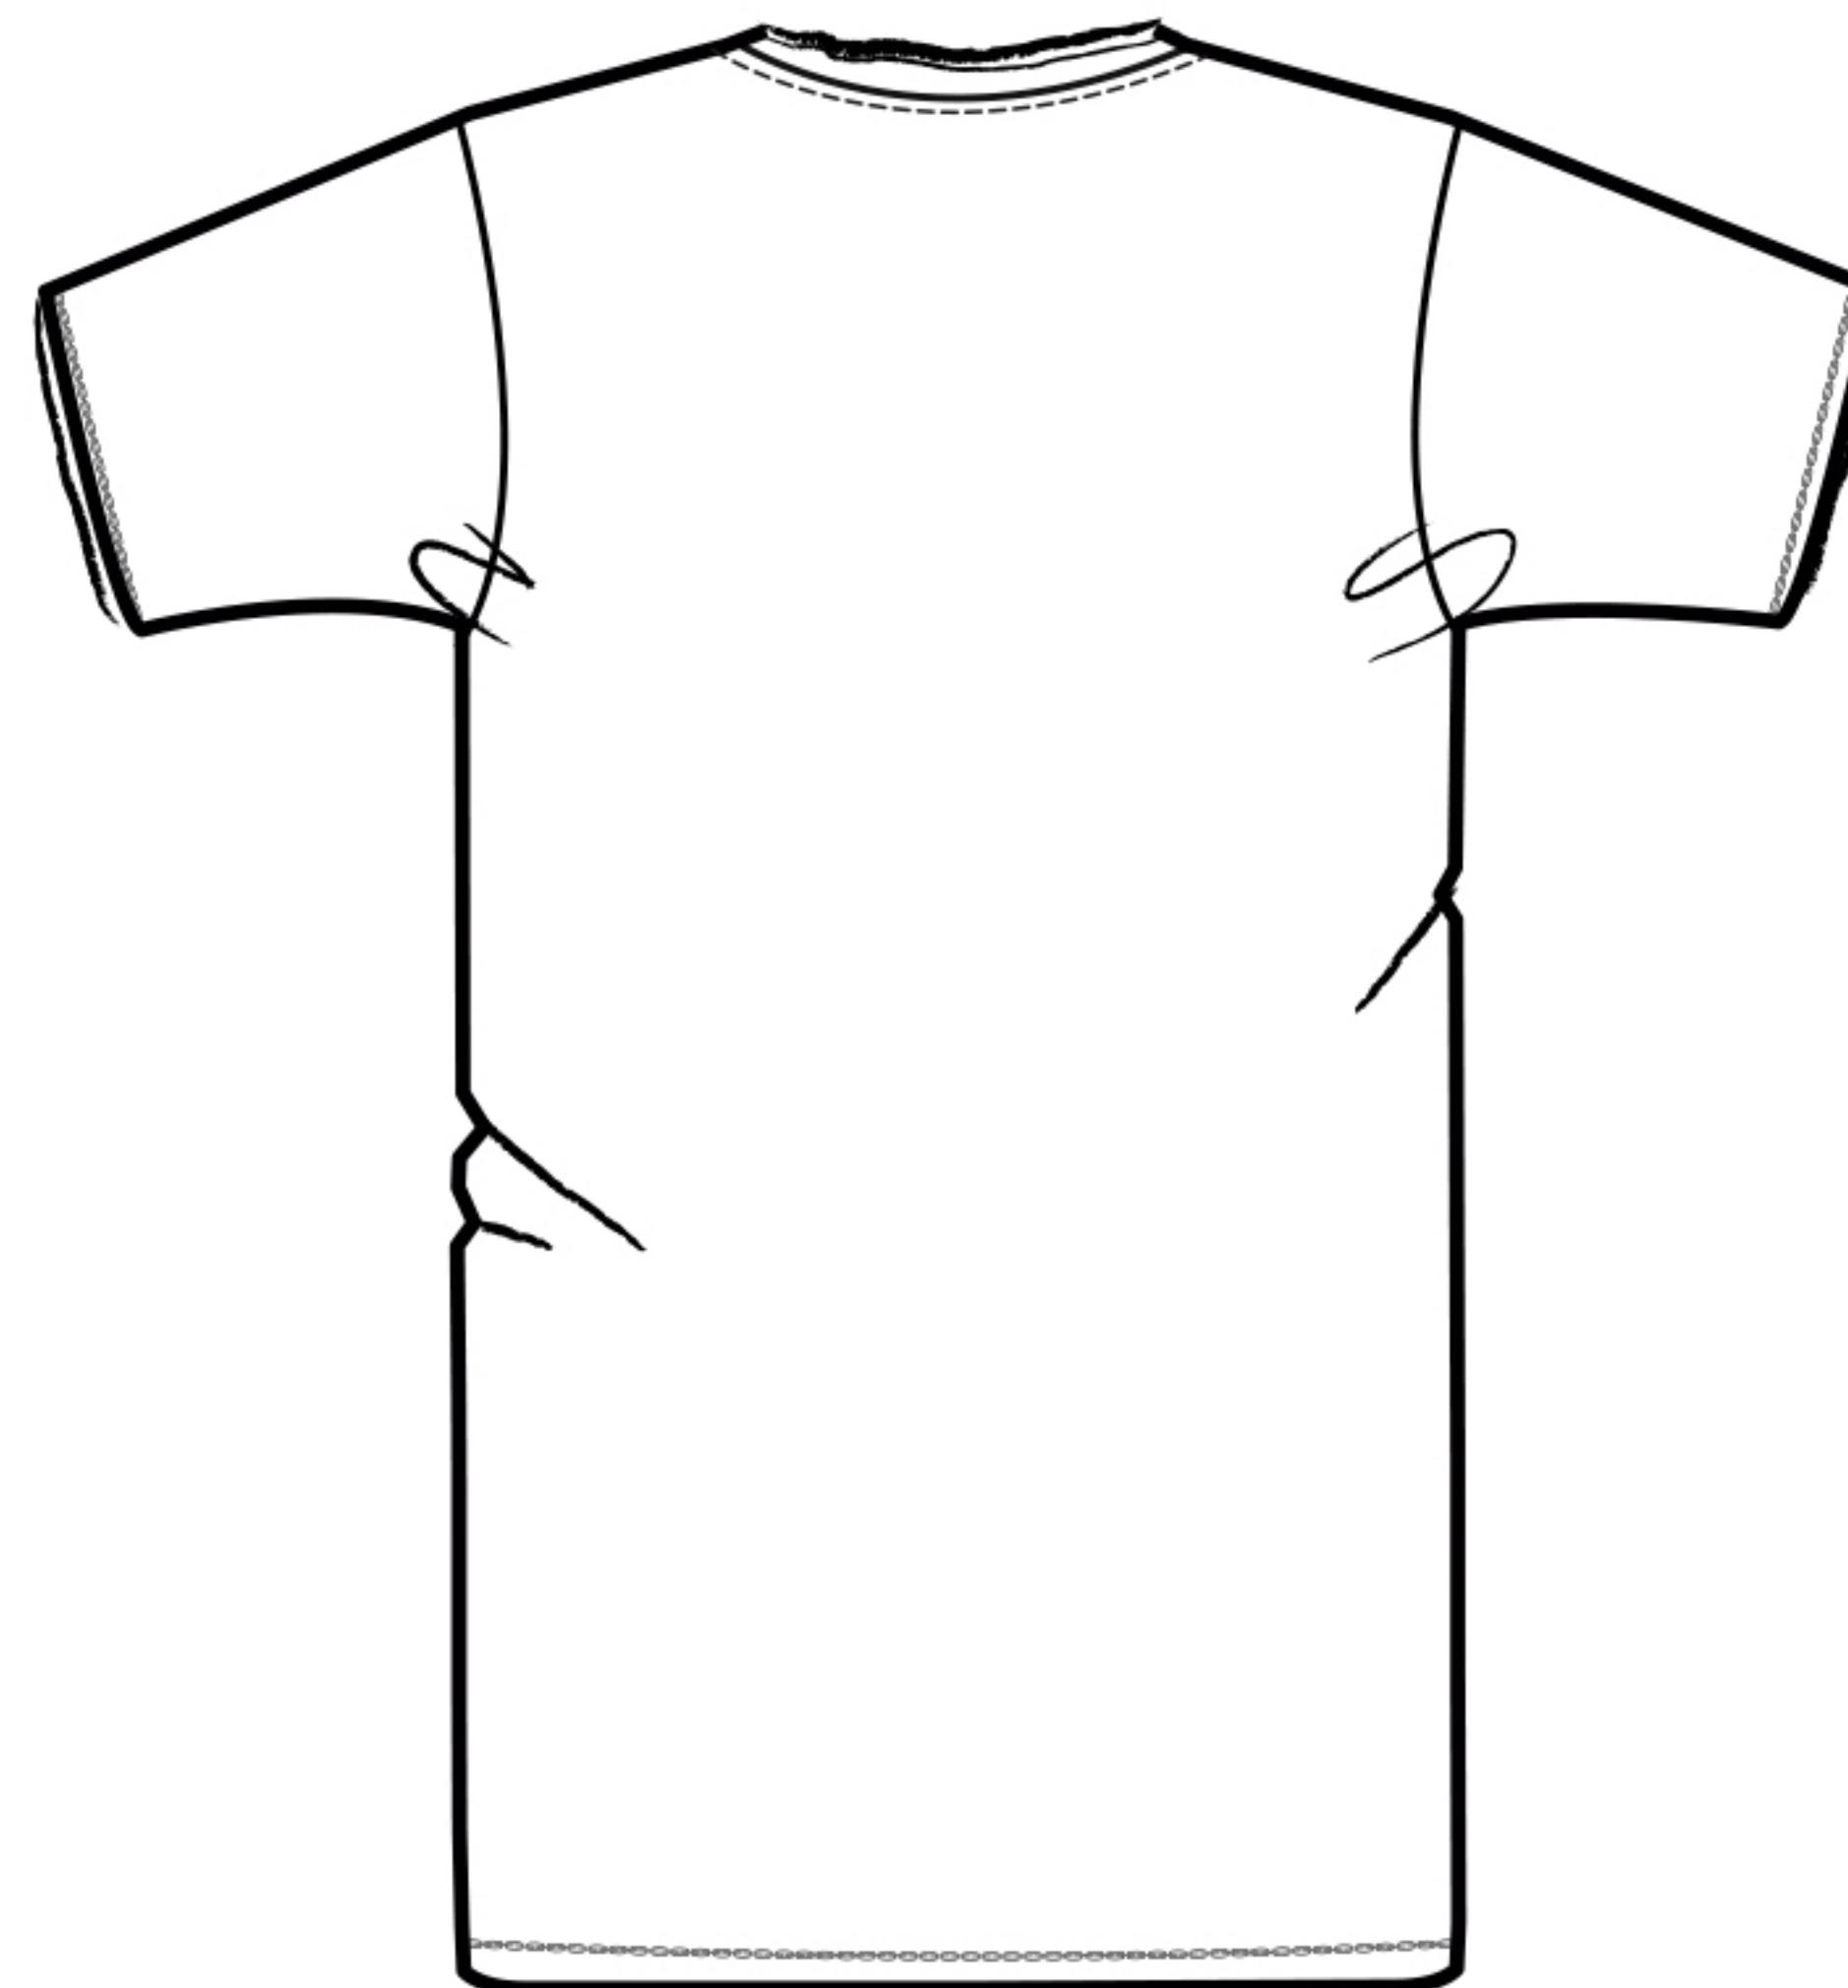

FRONT

BACK

SIZES		S	M	L	XL	XXL
A	Half Chest 2,5cm below armhole	51	54	57	60	63
B	Body Length (from HPS)	78	80	82	84	86
C	Sleeve length	21,5	21,5	22,5	22,5	23,5